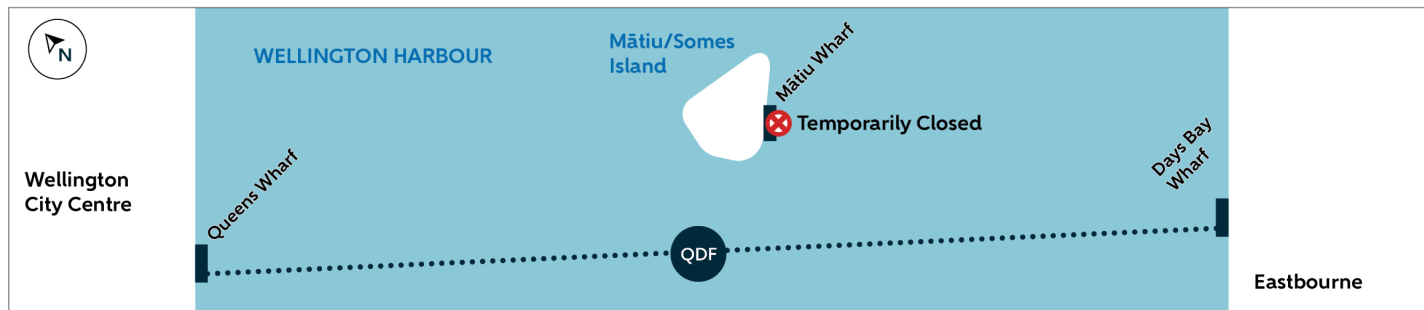

Valid from 25 April – 28 April 2024

Harbour Ferry Timetables

Thursday 25th April – ANZAC day

Friday 26th April – Restricted timetable

Thursday 25 th April	Queens Wharf	Days Bay Wharf	Days Bay Wharf	Queens Wharf
	9:00 AM	9:25 AM	9:25 AM	9:50 AM
	10:15 AM	10:40 AM	10:45 AM	11:10 AM
	11:30 AM	11:55 AM	12:00 PM	12:25 PM
	1:15 PM	1:40 PM	1:45 PM	2:10 PM
	2:30 PM	2:55 PM	3:00 PM	3:25 PM
	3:45 PM	4:10 PM	4:15 PM	4:40 PM
	5:00 PM	5:25 PM	5:30 PM	5:55 PM

Friday 26 th April 2024	Queens Wharf	Days Bay Wharf	Days Bay Wharf	Queens Wharf
	6:00 AM	6:30 AM	6:35 AM	7:00 AM
	7:10 AM	7:35 AM	7:40 AM	8:05 AM
	8:15 AM	8:40 AM	8:45 AM	9:10 AM
	10:00 AM	10:30 AM	10:35 AM	11:05 AM
	12:00 PM	12:30 PM	12:35 PM	1:05 PM
	2:15 PM	2:45 PM	3:15 PM	3:45 PM
	4:15 PM	4:40 PM	4:45 PM	5:10 PM
	5:20 PM	5:45 PM	5:50 PM	6:25 PM
	6:30 PM	6:55 PM	6:55 PM	7:30 PM

Saturday 27th April – current weekend timetable

Sunday 28th April – new weekend timetable

Saturday 27 th April	Queens Wharf	Days Bay Wharf	Days Bay Wharf	Queens Wharf
	9:00 AM	9:25 AM	9:25 AM	9:50 AM
	10:15 AM	10:40 AM	10:45 AM	11:10 AM
	11:30 AM	11:55 AM	12:00 PM	12:25 PM
	1:15 PM	1:40 PM	1:45 PM	2:10 PM
	2:30 PM	2:55 PM	3:00 PM	3:25 PM
	3:45 PM	4:10 PM	4:15 PM	4:40 PM
	5:00 PM	5:25 PM	5:30 PM	5:55 PM

Sunday 28 th April	Queens Wharf	Days Bay Wharf	Days Bay Wharf	Queens Wharf
	10:15 AM	10:45 AM	10:55 AM	11:25 AM
	12:15 PM	12:45 PM	12:55 PM	1:25 PM
	2:45 PM	3:15 PM	3:25 PM	3:55 PM
	4:30 PM	5:00 PM	5:00 PM	5:30 PM